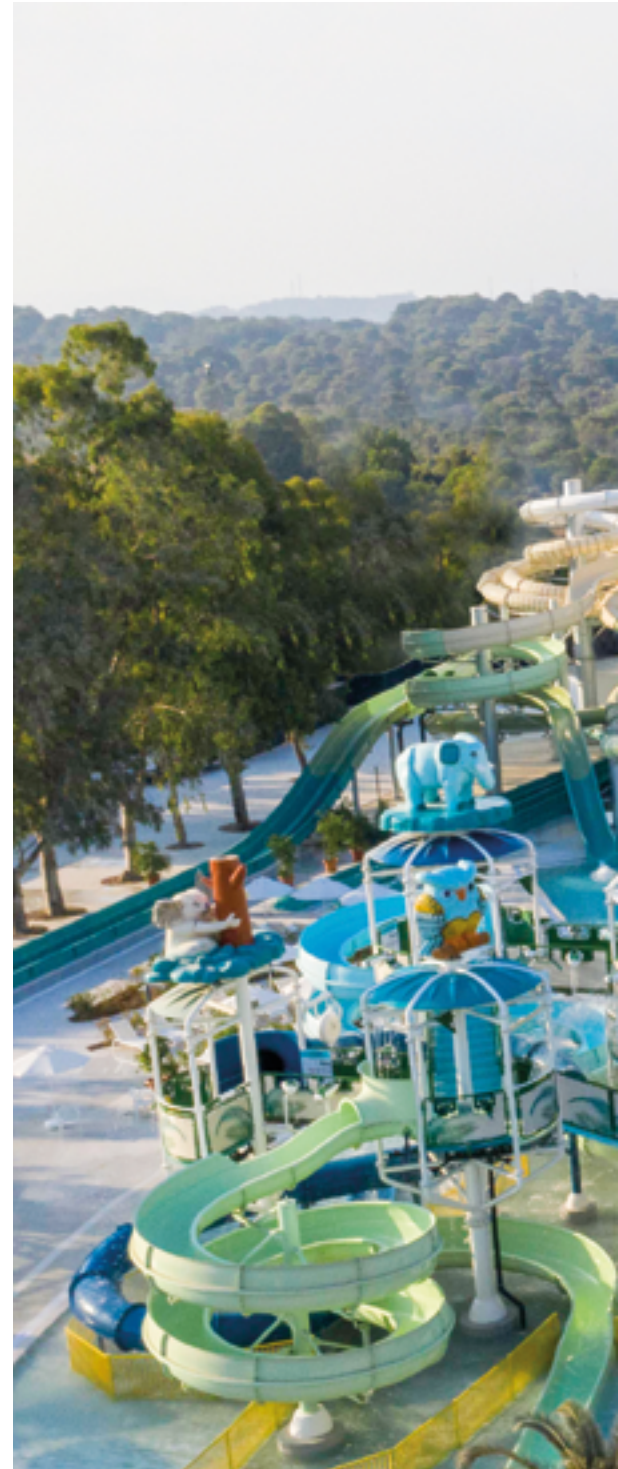

LIMITLESS FUN
FOR EVERYONE!

PALOMAQUA

WATER PARK

The largest and most diverse water park of the region, Palomaqua consists of 19 water slides and various water courses that surprises and entertains thrill-seekers of all ages.

70

The color scheme of the water park is designed to highlight the water slides even more.